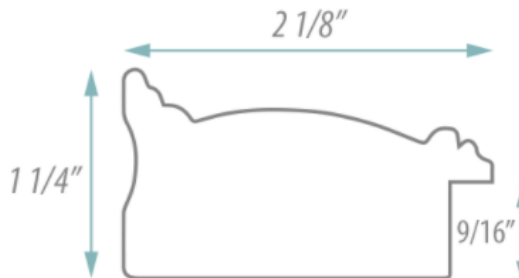

SPECIFICATION SHEET

FRAMED MIRROR

MODEL#: FM 80961-18X30

FRAMED MIRRORS COLLECTION

FEATURES:

- ONE 18X30" HIGH RESOLUTION SILVER PLATE GLASS MIRROR SIZE W/ DECORATIVE FRAME.
- "WALL HUGGER" HANGER FOR MOUNTING INCLUDED.
- STANDARD MOUNTING STYLE IS VERTICAL. FOR HORIZONTAL, PLEASE SPECIFY WHEN ORDERING.
- PACKED IN FOUR WALL (FOLDED DOUBLE WALL) CORRUGATION.
- STYLE: CLASSIC
- COLOR: CHERRY/MAHOGANY
- FINISH: VENEER/ WOOD TONES

MIRROR FINISHES:

- FLAT POLISHED EDGE
- BEVELED EDGE

OVERALL SIZE DIMENSION: 22 1/4" WIDE X 34 1/4" HIGH X 1 1/4" DEEP